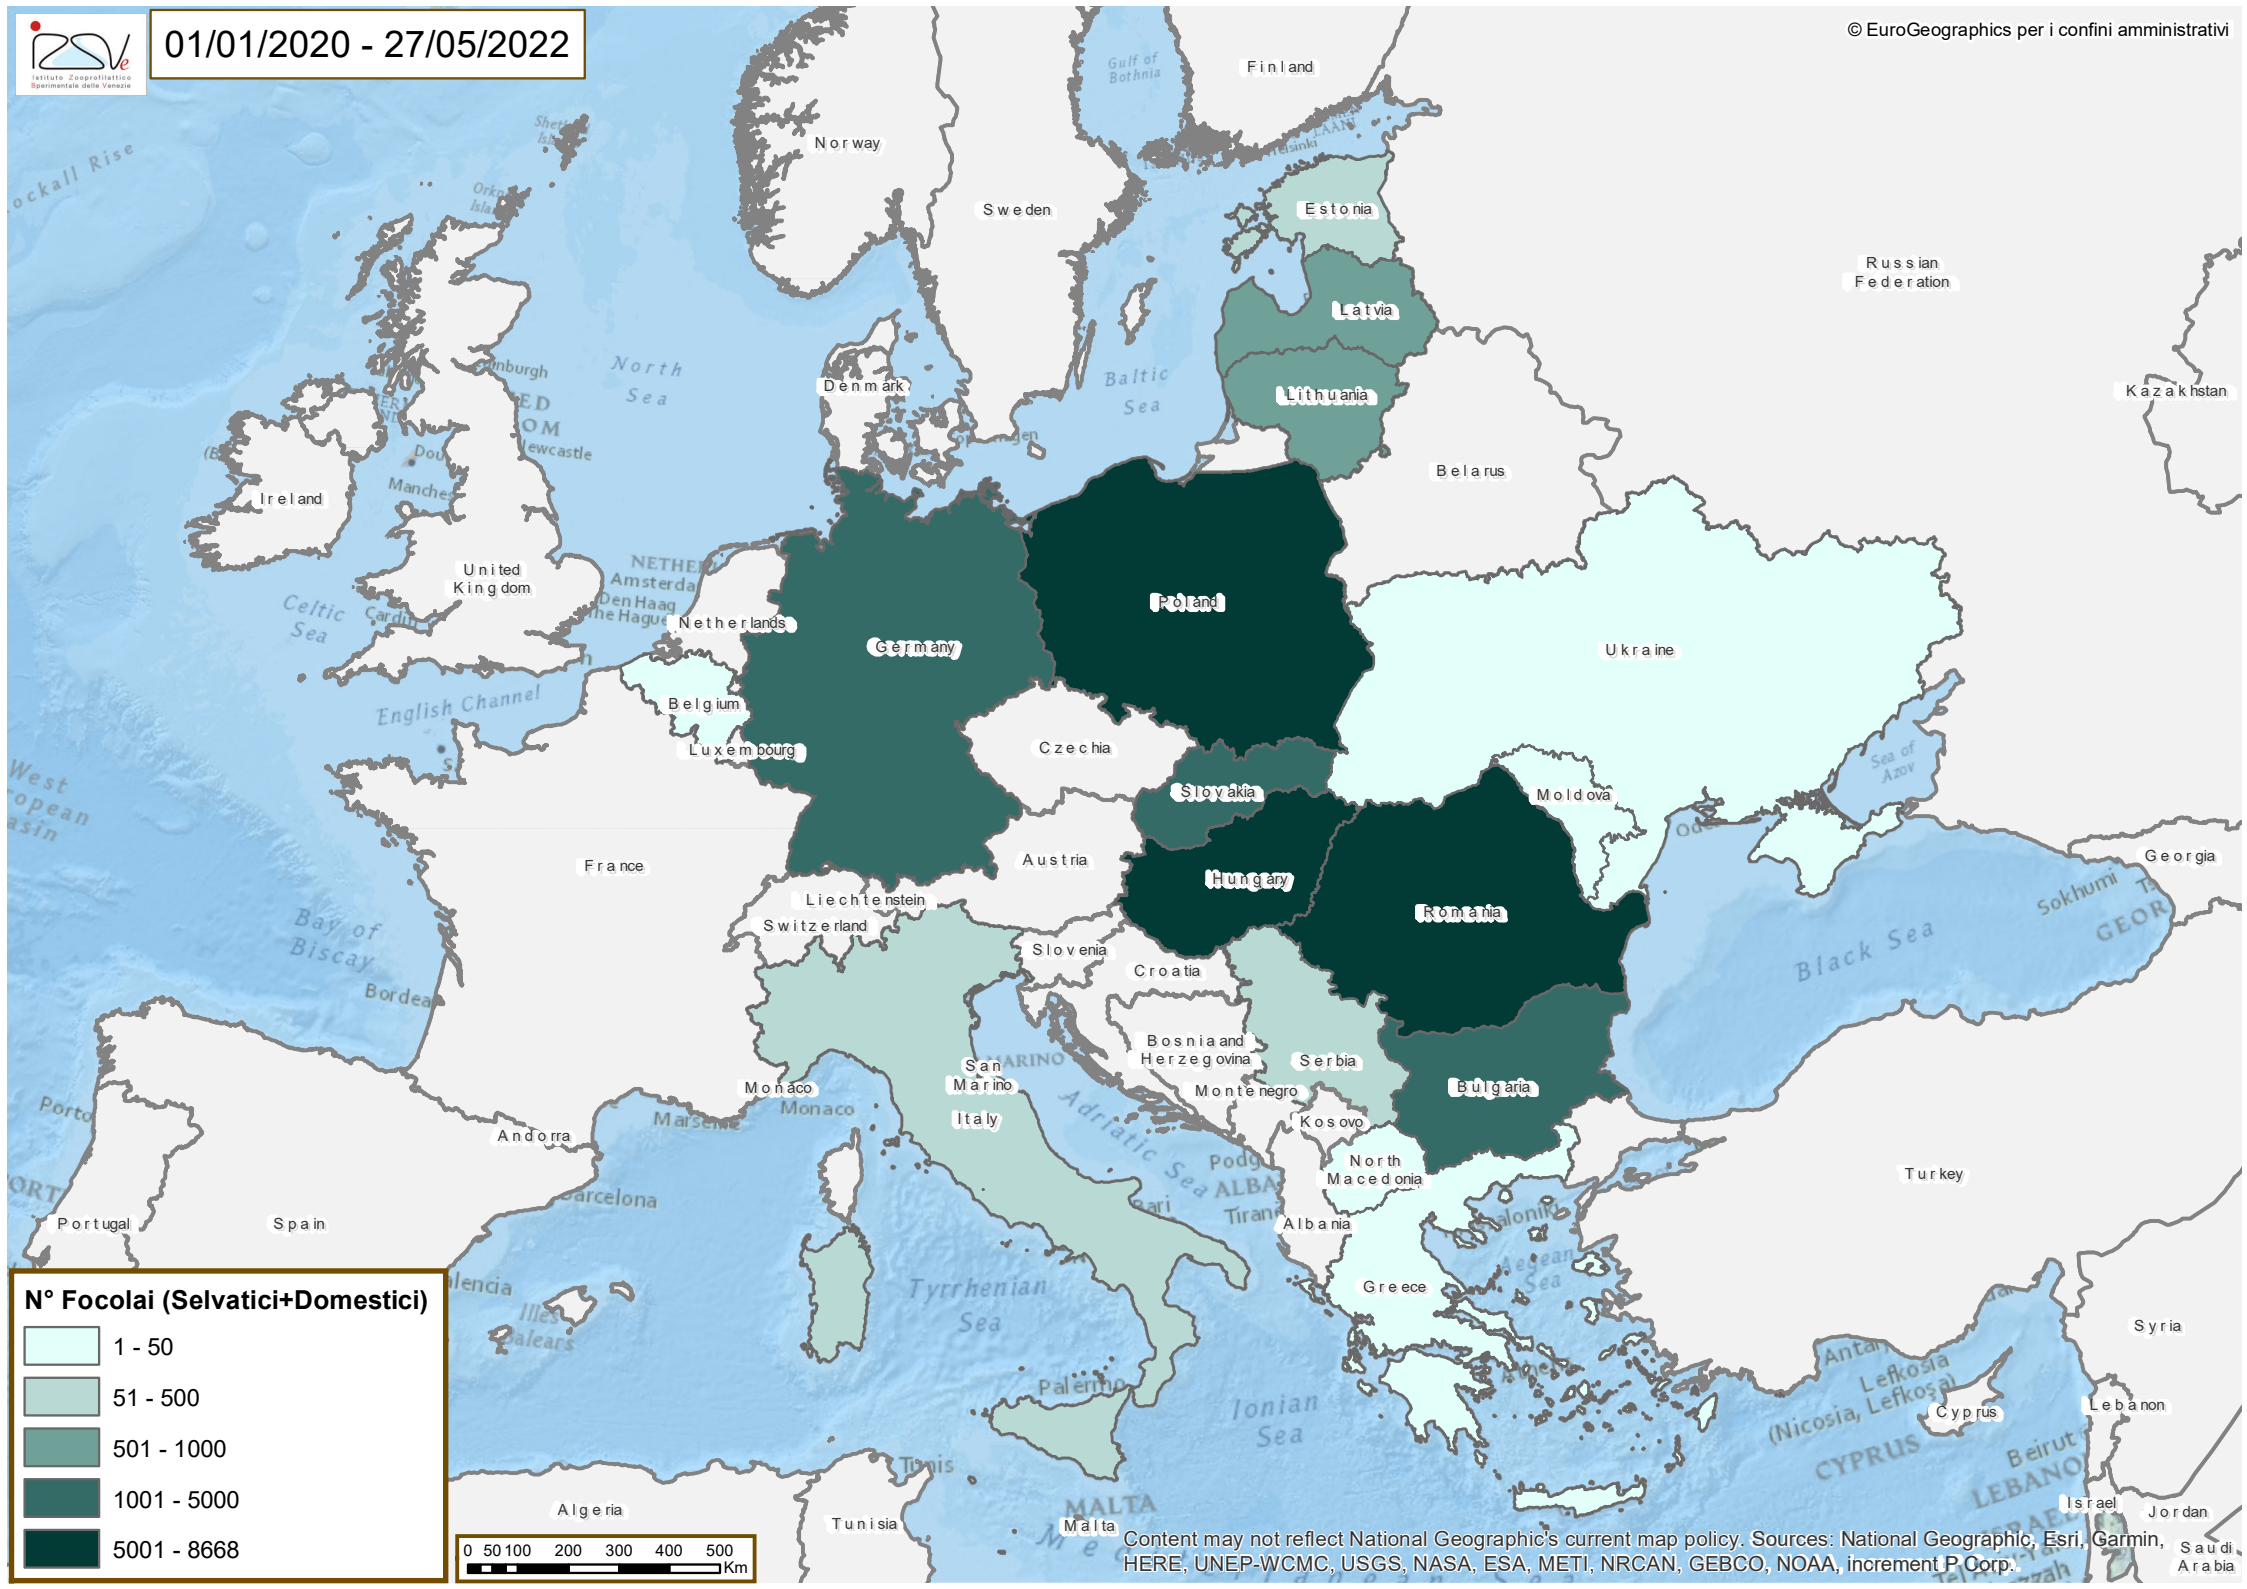

01/01/2020 - 27/05/2022

© EuroGeographics per i confini amministrativi

**N° Focolai (Selvatici+Domestici)**

- 1 - 50
- 51 - 500
- 501 - 1000
- 1001 - 5000
- 5001 - 8668

Content may not reflect National Geographic's current map policy. Sources: National Geographic, Esri, Garmin, HERE, UNEP-WCMC, USGS, NASA, ESA, METI, NRCAN, GEBCO, NOAA, increment P Corp.